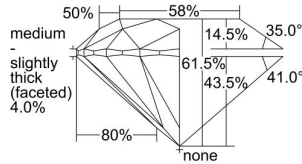

GIA®

FACSIMILE

GIA REPORT 5313700416

Verify this report at GIA.edu

GIA NATURAL DIAMOND DOSSIER®

January 17, 2019
GIA Report Number 5313700416
Shape and Cutting Style ..... Round Brilliant
Measurements ..... 3.68 - 3.69 x 2.27 mm

GRADING RESULTS

Carat Weight ..... 0.19 carat
Color Grade ..... E
Clarity Grade VS1
Cut Grade ..... Excellent

ADDITIONAL GRADING INFORMATION

Polish ..... Excellent
Symmetry ..... Excellent
Fluorescence ..... None
Clarity Characteristics..... Cloud, Feather, Pinpoint
Inscription(s): GIA 5313700416

PROPORTIONS

Profile to actual proportions

GRADING SCALES

GIA COLOR SCALE	GIA CLARITY SCALE	GIA CUT SCALE	
D	FLAWLESS	EXCELLENT	
E	INTERNALLY FLAWLESS		
F		VVS₁	VERY GOOD
G	VVS₂		
H	VS₁	GOOD	
I	VS₂		
J	SI₁	FAIR	
K	SI₂		
L	I₁	POOR	
M	I₂		
N	I₃		
O			
P			
Q			
R			
S			
T			
U			
V			
W			
X			
Y			
Z