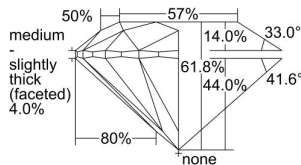

GIA®

FACSIMILE

GIA REPORT 5313160458

Verify this report at GIA.edu

GIA NATURAL DIAMOND DOSSIER®

November 01, 2018
GIA Report Number 5313160458
Shape and Cutting Style ..... Round Brilliant
Measurements ..... 4.29 - 4.32 x 2.66 mm

GRADING RESULTS

Carat Weight ..... 0.30 carat
Color Grade ..... G
Clarity Grade VS1
Cut Grade ..... Excellent

ADDITIONAL GRADING INFORMATION

Polish ..... Excellent
Symmetry ..... Excellent
Fluorescence ..... None
Clarity Characteristics..... Cloud, Feather, Needle, Pinpoint
Inscription(s): GIA 5313160458

PROPORTIONS

Profile to actual proportions

GRADING SCALES

GIA COLOR SCALE	GIA CLARITY SCALE	GIA CUT SCALE	
D	FLAWLESS	EXCELLENT	
E	INTERNALLY FLAWLESS		
F		VVS₁	VERY GOOD
G	VVS₂		
H	VS₁	GOOD	
I	VS₂		
J	SI₁	FAIR	
K	SI₂		
L	I₁	POOR	
M			
N			
O	I₂		
P			
Q			
R	I₃		
S			
T			
U			
V			
W			
X			
Y			
Z