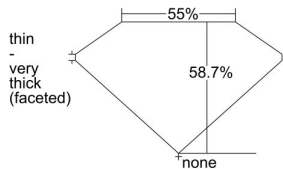

GIA®

FACSIMILE

GIA REPORT 5306228349

Verify this report at GIA.edu

GIA NATURAL DIAMOND DOSSIER®

August 21, 2018
GIA Report Number 5306228349
Shape and Cutting Style ..... Heart Brilliant
Measurements ..... 5.49 x 6.09 x 3.57 mm

GRADING RESULTS

Carat Weight ..... 0.70 carat
Color Grade ..... G
Clarity Grade SI1

ADDITIONAL GRADING INFORMATION

Polish ..... Very Good
Symmetry ..... Very Good
Fluorescence ..... None
Clarity Characteristics ..... Feather
Inscription(s): GIA 5306228349

PROPORTIONS

Profile not to actual proportions