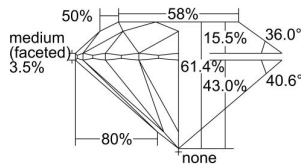

GIA®

FACSIMILE

GIA REPORT 5303943748

Verify this report at GIA.edu

GIA NATURAL DIAMOND DOSSIER®

October 15, 2018
GIA Report Number 5303943748
Shape and Cutting Style ..... Round Brilliant
Measurements ..... 3.99 - 4.02 x 2.46 mm

GRADING RESULTS

Carat Weight ..... 0.24 carat
Color Grade ..... F
Clarity Grade VS1
Cut Grade ..... Excellent

ADDITIONAL GRADING INFORMATION

Polish ..... Excellent
Symmetry ..... Excellent
Fluorescence ..... None
Clarity Characteristics..... Crystal, Feather, Pinpoint
Inscription(s): GIA 5303943748

PROPORTIONS

Profile to actual proportions

GRADING SCALES

GIA
COLOR
SCALE

COLORLESS	D
	E
	F
	G
	H
	I
	J
NEAR COLORLESS	K
	L
FAIN	M
	N
	O
	P
	Q
VERY LIGHT	R
	S
	T
	U
	V
	W
	X
	Y
LIGHT	Z

GIA
CLARITY
SCALE

	FLAWLESS
	INTERNALLY FLAWLESS
VERY VERY SLIGHTLY INCLUDED	VVS₁
	VVS₂
VERY SLIGHTLY INCLUDED	VS₁
	VS₂
SLIGHTLY INCLUDED	SI₁
	SI₂
	I₁
	I₂
INCLUDED	I₃

GIA
CUT
SCALE

	EXCELLENT
	VERY GOOD
	GOOD
	FAIR
	POOR