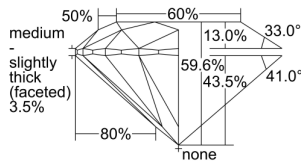

GIA®

FACSIMILE

GIA REPORT 5296733737

Verify this report at GIA.edu

GIA NATURAL DIAMOND DOSSIER®

January 07, 2021
GIA Report Number 5296733737
Shape and Cutting Style ..... Round Brilliant
Measurements ..... 5.26 - 5.27 x 3.14 mm

GRADING RESULTS

Carat Weight ..... 0.53 carat
Color Grade ..... D
Clarity Grade VS1
Cut Grade ..... Excellent

ADDITIONAL GRADING INFORMATION

Polish ..... Excellent
Symmetry ..... Excellent
Fluorescence ..... Faint
Clarity Characteristics..... Crystal, Needle, Cloud, Pinpoint
Inspection(s): GIA 5296733737

PROPORTIONS

Profile to actual proportions

GRADING SCALES

GIA COLOR SCALE	GIA CLARITY SCALE	GIA CUT SCALE	
D	FLAWLESS	EXCELLENT	
E	INTERNALLY FLAWLESS		
F		VVS₁	VERY GOOD
G	VVS₂		
H	VS₁	GOOD	
I	VS₂		
J	SI₁	FAIR	
K	SI₂		
L	I₁	POOR	
M	I₂		
N	I₃		
O			
P			
Q			
R			
S			
T			
U			
V			
W			
X			
Y			
Z