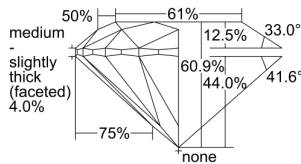

GIA®

FACSIMILE

GIA REPORT 5283306938

Verify this report at GIA.edu

GIA NATURAL DIAMOND DOSSIER®

March 05, 2018
GIA Report Number 5283306938
Shape and Cutting Style ..... Round Brilliant
Measurements ..... 3.93 - 3.96 x 2.40 mm

GRADING RESULTS

Carat Weight ..... 0.23 carat
Color Grade ..... F
Clarity Grade VS1
Cut Grade ..... Excellent

ADDITIONAL GRADING INFORMATION

Polish ..... Excellent
Symmetry ..... Excellent
Fluorescence ..... None
Clarity Characteristics ..... Cloud
Inscription(s): GIA 5283306938

PROPORTIONS

Profile to actual proportions

GRADING SCALES

GIA COLOR SCALE	GIA CLARITY SCALE	GIA CUT SCALE	
D	FLAWLESS	EXCELLENT	
E	INTERNALLY FLAWLESS		
F		VVS₁	VERY GOOD
G	VVS₂		
H	VS₁	GOOD	
I	VS₂		
J	SI₁	FAIR	
K	SI₂		
L	I₁	POOR	
M			
N			
O	I₂		
P			
Q	I₃		
R			
S			
T			
U			
V			
W			
X			
Y			
Z