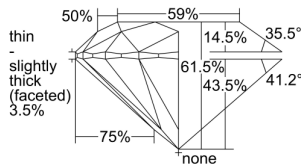

GIA®

FACSIMILE

GIA REPORT 5273019514

Verify this report at gia.edu

GIA DIAMOND DOSSIER®

September 21, 2017
GIA Report Number 5273019514
Shape and Cutting Style ..... Round Brilliant
Measurements ..... 4.75 - 4.78 x 2.93 mm

GRADING RESULTS

Carat Weight ..... 0.41 carat
Color Grade ..... E
Clarity Grade VS2
Cut Grade ..... Excellent

ADDITIONAL GRADING INFORMATION

Polish ..... Excellent
Symmetry ..... Excellent
Fluorescence ..... None
Clarity Characteristics ..... Crystal, Feather
Inscription(s): GIA 5273019514

PROPORTIONS

Profile to actual proportions