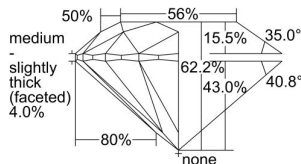

GIA®

FACSIMILE

GIA REPORT 5253979068

Verify this report at gia.edu

GIA DIAMOND DOSSIER®

June 03, 2017
GIA Report Number 5253979068
Shape and Cutting Style ..... Round Brilliant
Measurements ..... 4.31 - 4.34 x 2.69 mm

GRADING RESULTS

Carat Weight ..... 0.31 carat
Color Grade ..... G
Clarity Grade VVS2
Cut Grade ..... Excellent

ADDITIONAL GRADING INFORMATION

Polish ..... Excellent
Symmetry ..... Excellent
Fluorescence ..... None
Clarity Characteristics..... Cloud, Needle, Feather
Inscription(s): GIA 5253979068

PROPORTIONS

Profile to actual proportions