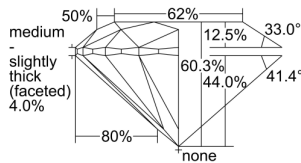

GIA®

FACSIMILE

GIA REPORT 5221137174

Verify this report at GIA.edu

GIA NATURAL DIAMOND DOSSIER®

November 09, 2021
GIA Report Number 5221137174
Shape and Cutting Style ..... Round Brilliant
Measurements ..... 6.22 - 6.25 x 3.76 mm

GRADING RESULTS

Carat Weight ..... 0.90 carat
Color Grade ..... F
Clarity Grade VVS2
Cut Grade ..... Excellent

ADDITIONAL GRADING INFORMATION

Polish ..... Excellent
Symmetry ..... Excellent
Fluorescence ..... Faint
Clarity Characteristics ..... Pinpoint
Inscription(s): GIA 5221137174

PROPORTIONS

Profile to actual proportions

GRADING SCALES

GIA COLOR SCALE	GIA CLARITY SCALE	GIA CUT SCALE	
D	FLAWLESS	EXCELLENT	
E	INTERNALLY FLAWLESS		
F		VVS₁	VERY GOOD
G	VVS₂		
H	VS₁	GOOD	
I	VS₂		
J	SI₁	FAIR	
K	SI₂		
L	I₁	POOR	
M	I₂		
N	I₃		
O			
P			
Q			
R			
S			
T			
U			
V			
W			
X			
Y			
Z