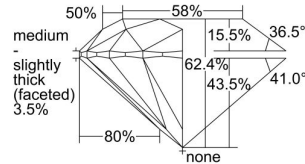

GIA®

FACSIMILE

GIA REPORT 5211383589

Verify this report at GIA.edu

GIA NATURAL DIAMOND DOSSIER®

January 12, 2021
GIA Report Number 5211383589
Shape and Cutting Style ..... Round Brilliant
Measurements ..... 5.68 - 5.70 x 3.55 mm

GRADING RESULTS

Carat Weight ..... 0.71 carat
Color Grade ..... F
Clarity Grade VS1
Cut Grade ..... Excellent

ADDITIONAL GRADING INFORMATION

Polish ..... Excellent
Symmetry ..... Excellent
Fluorescence ..... Faint
Clarity Characteristics ..... Crystal, Pinpoint
Inscription(s): GIA 5211383589

PROPORTIONS

Profile to actual proportions

GRADING SCALES

GIA COLOR SCALE	GIA CLARITY SCALE	GIA CUT SCALE	
D	FLAWLESS	EXCELLENT	
E	INTERNALLY FLAWLESS		
F		VVS₁	VERY GOOD
G	VVS₂		
H	VS₁	GOOD	
I	VS₂		
J	SI₁	FAIR	
K	SI₂		
L	I₁	POOR	
M			
N			
O	I₂		
P			
Q			
R	I₃		
S			
T			
U			
V			
W			
X			
Y			
Z