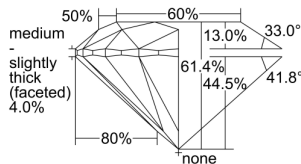

GIA®

FACSIMILE

GIA REPORT 5202869024

Verify this report at GIA.edu

GIA NATURAL DIAMOND DOSSIER®

January 23, 2020
GIA Report Number 5202869024
Shape and Cutting Style ..... Round Brilliant
Measurements ..... 5.10 - 5.12 x 3.14 mm

GRADING RESULTS

Carat Weight ..... 0.50 carat
Color Grade ..... E
Clarity Grade VS1
Cut Grade ..... Excellent

ADDITIONAL GRADING INFORMATION

Polish ..... Excellent
Symmetry ..... Very Good
Fluorescence ..... None
Clarity Characteristics ..... Feather, Pinpoint
Inscription(s): GIA 5202869024

PROPORTIONS

Profile to actual proportions

GRADING SCALES

GIA COLOR SCALE	GIA CLARITY SCALE	GIA CUT SCALE	
D	FLAWLESS	EXCELLENT	
E	INTERNALLY FLAWLESS		
F		VVS₁	VERY GOOD
G	VVS₂		
H	VS₁	GOOD	
I	VS₂		
J	SI₁	FAIR	
K	SI₂		
L	I₁	POOR	
M			
N			
O	I₂		
P			
Q			
R	I₃		
S			
T			
U			
V			
W			
X			
Y			
Z