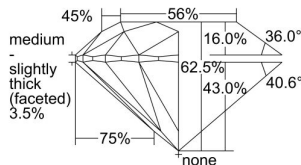

GIA®

FACSIMILE

GIA REPORT 5202103241

Verify this report at GIA.edu

GIA NATURAL DIAMOND DOSSIER®

March 01, 2019
GIA Report Number 5202103241
Shape and Cutting Style ..... Round Brilliant
Measurements ..... 4.69 - 4.71 x 2.93 mm

GRADING RESULTS

Carat Weight ..... 0.40 carat
Color Grade ..... D
Clarity Grade VS1
Cut Grade ..... Excellent

ADDITIONAL GRADING INFORMATION

Polish ..... Excellent
Symmetry ..... Very Good
Fluorescence ..... None
Clarity Characteristics... **Cloud, Feather, Needle, Indented Natural**
Inscription(s): GIA 5202103241

PROPORTIONS

Profile to actual proportions

GRADING SCALES

GIA COLOR SCALE

COLORED	D
	E
	F
	G
	H
	I
	J
NEAR COLORLESS	K
	L
	M
	N
	O
	P
	Q
	R
	S
	T
	U
	V
	W
	X
	Y
	Z

GIA CLARITY SCALE

FLAWLESS	VERY VERY SLIGHTLY INCLUDED	VS₁	VS₂	VS₁	VS₂	SI₁	SI₂	I₁	I₂	I₃		
											FLAWLESS	INTERNALLY FLAWLESS

GIA CUT SCALE

EXCELLENT
VERY GOOD
GOOD
FAIR
POOR