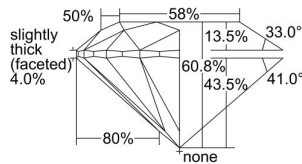

GIA®

FACSIMILE

GIA REPORT 5192385326

Verify this report at GIA.edu

GIA NATURAL DIAMOND DOSSIER®

May 18, 2018
GIA Report Number 5192385326
Shape and Cutting Style ..... Round Brilliant
Measurements ..... 4.77 - 4.80 x 2.91 mm

GRADING RESULTS

Carat Weight ..... 0.41 carat
Color Grade ..... G
Clarity Grade VVS2
Cut Grade ..... Excellent

ADDITIONAL GRADING INFORMATION

Polish ..... Excellent
Symmetry ..... Excellent
Fluorescence ..... Faint
Clarity Characteristics ..... Cloud, Pinpoint
Inscription(s): GIA 5192385326

PROPORTIONS

Profile to actual proportions

GRADING SCALES

GIA COLOR SCALE	GIA CLARITY SCALE	GIA CUT SCALE	
COLOURLESS D	FLAWLESS	EXCELLENT	
E	INTERNALLY FLAWLESS		
F		VVS₁	VERY GOOD
G	VVS₂		
H	VS₁	GOOD	
I	VS₂		
J	SI₁	FAIR	
K	SI₂		
L	I₁	POOR	
M	I₂		
N	I₃		
O			
P			
Q			
R			
S			
T			
U			
V			
W			
X			
Y			
Z