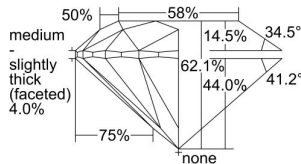

GIA®

FACSIMILE

GIA REPORT 5192308743

Verify this report at GIA.edu

GIA NATURAL DIAMOND DOSSIER®

April 23, 2018
GIA Report Number 5192308743
Shape and Cutting Style ..... Round Brilliant
Measurements ..... 4.49 - 4.51 x 2.79 mm

GRADING RESULTS

Carat Weight ..... 0.35 carat
Color Grade ..... F
Clarity Grade VS1
Cut Grade ..... Excellent

ADDITIONAL GRADING INFORMATION

Polish ..... Excellent
Symmetry ..... Excellent
Fluorescence ..... None
Clarity Characteristics ..... Crystal, Pinpoint
Inscription(s): GIA 5192308743

PROPORTIONS

Profile to actual proportions

GRADING SCALES

GIA COLOR SCALE	GIA CLARITY SCALE	GIA CUT SCALE	
D	FLAWLESS	EXCELLENT	
E	INTERNALLY FLAWLESS		
F		VVS₁	VERY GOOD
G	VVS₂		
H	VS₁	GOOD	
I	VS₂		
J	SI₁	FAIR	
K	SI₂		
L	I₁	POOR	
M	I₂		
N	I₃		
O			
P			
Q			
R			
S			
T			
U			
V			
W			
X			
Y			
Z