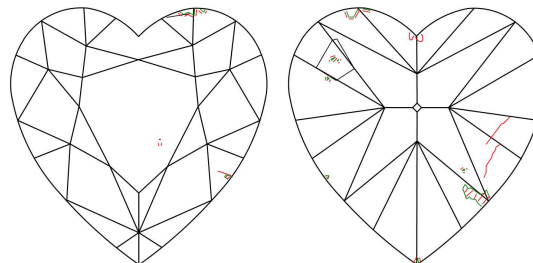

GIA COLORED DIAMOND REPORT

September 24, 2018
 Report Type Grading Report
 GIA Report Number 5191666420
 Shape and Cutting Style Heart Modified Brilliant
 Measurements 3.62 x 4.30 x 2.81 mm

Carat Weight 0.31 carat
 Color Grade Fancy Intense Orange-Yellow
 Color Origin Natural
 Color Distribution Even
 Clarity Grade SI1
 Proportions:

Profile not to actual proportions

Polish Very Good
 Symmetry Very Good
 Fluorescence None
 Inscription(s): GIA 5191666420

ADDITIONAL INFORMATION

CLARITY CHARACTERISTICS

KEY TO SYMBOLS*

- Feather
- Cavity
- Indented Natural
- Chip
- Cloud
- Extra Facet

* Red symbols denote internal characteristics (inclusions). Green or black symbols denote external characteristics (blemishes). Diagram is an approximate representation of the diamond, and symbols shown indicate type, position, and approximate size of clarity characteristics. All clarity characteristics may not be shown. Details of finish are not shown.