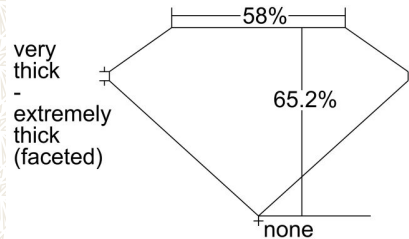

GIA COLORED DIAMOND REPORT

September 24, 2018
 Report Type Grading Report
 GIA Report Number 5191666420
 Shape and Cutting Style Heart Modified Brilliant
 Measurements 3.62 x 4.30 x 2.81 mm

Carat Weight 0.31 carat
 Color Grade Fancy Intense Orange-Yellow
 Color Origin Natural
 Color Distribution Even
 Clarity Grade SI1
 Proportions:

Profile not to actual proportions

Polish Very Good
 Symmetry Very Good
 Fluorescence None
 Inscription(s): GIA 5191666420

ADDITIONAL INFORMATION

CLARITY CHARACTERISTICS

KEY TO SYMBOLS*

- Feather
- Cavity
- Indented Natural
- Chip
- Cloud
- Extra Facet

* Red symbols denote internal characteristics (inclusions). Green or black symbols denote external characteristics (blemishes). Diagram is an approximate representation of the diamond, and symbols shown indicate type, position, and approximate size of clarity characteristics. All clarity characteristics may not be shown. Details of finish are not shown.