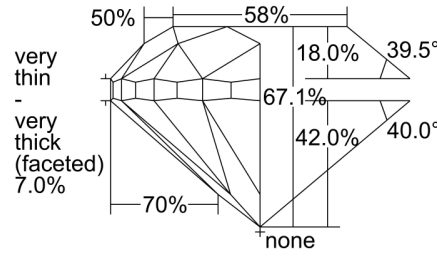

**GIA DIAMOND GRADING REPORT**

 August 13, 2018  
 GIA Report Number ..... 5191588607  
 Shape and Cutting Style ..... Round Brilliant  
 Measurements ..... 6.03 - 6.07 x 4.06 mm

**GRADING RESULTS**

 Carat Weight ..... 1.00 carat  
 Color Grade ..... D  
 Clarity Grade ..... VS1  
 Cut Grade ..... Good

**ADDITIONAL GRADING INFORMATION**

 Polish ..... Excellent  
 Symmetry ..... Very Good  
 Fluorescence ..... Medium Blue  
 Inscription(s): GIA 5191588607  
**Comments:** Pinpoints are not shown.

**PROPORTIONS**

Profile to actual proportions

**CLARITY CHARACTERISTICS**

**KEY TO SYMBOLS\***

- Crystal
- △ Natural
- ∩ Feather
- ∧ Extra Facet
- ∩ Indented Natural
- ∖ Needle

\* Red symbols denote internal characteristics (inclusions). Green or black symbols denote external characteristics (blemishes). Diagram is an approximate representation of the diamond, and symbols shown indicate type, position, and approximate size of clarity characteristics. All clarity characteristics may not be shown. Details of finish are not shown.