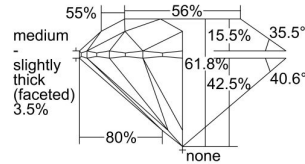

GIA®

FACSIMILE

GIA REPORT 5191083991

Verify this report at GIA.edu

GIA NATURAL DIAMOND DOSSIER®

February 06, 2018
GIA Report Number 5191083991
Shape and Cutting Style ..... Round Brilliant
Measurements ..... 5.28 - 5.30 x 3.27 mm

GRADING RESULTS

Carat Weight ..... 0.56 carat
Color Grade ..... G
Clarity Grade VS1
Cut Grade ..... Excellent

ADDITIONAL GRADING INFORMATION

Polish ..... Excellent
Symmetry ..... Excellent
Fluorescence ..... Faint
Clarity Characteristics ..... Crystal, Pinpoint
Inscription(s): GIA 5191083991

PROPORTIONS

Profile to actual proportions