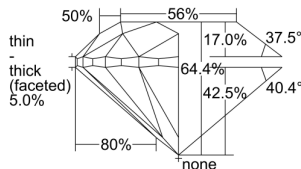

GIA®

FACSIMILE

GIA REPORT 5186402433

Verify this report at gia.edu

GIA DIAMOND DOSSIER®

October 09, 2014
GIA Report Number 5186402433
Shape and Cutting Style ..... Round Brilliant
Measurements ..... 4.59 - 4.63 x 2.96 mm

GRADING RESULTS

Carat Weight ..... 0.40 carat
Color Grade ..... E
Clarity Grade S11
Cut Grade ..... Very Good

ADDITIONAL GRADING INFORMATION

Polish ..... Excellent
Symmetry ..... Very Good
Fluorescence ..... None
Clarity Characteristics ..... Crystal
Inscription(s): GIA 5186402433

PROPORTIONS

Profile to actual proportions

GRADING SCALES

GIA COLOR SCALE	GIA CLARITY SCALE	GIA CUT SCALE
Colorless	Flawless	Excellent
Near Colorless	Internally Flawless	
Faint	VVS₁	Very Good
Very Light	VVS₂	
Light	VS₁	Good
	VS₂	
	S1₁	Fair
	S1₂	
	I₁	Poor
	I₂	
	I₃