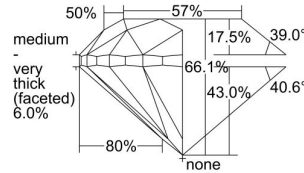

GIA®

FACSIMILE

GIA REPORT 3345897296

Verify this report at GIA.edu

GIA NATURAL DIAMOND DOSSIER®

February 10, 2020
GIA Report Number 3345897296
Shape and Cutting Style ..... Round Brilliant
Measurements ..... 4.85 - 4.90 x 3.22 mm

GRADING RESULTS

Carat Weight ..... 0.50 carat
Color Grade ..... K
Clarity Grade VS1
Cut Grade ..... Good

ADDITIONAL GRADING INFORMATION

Polish ..... Very Good
Symmetry ..... Fair
Fluorescence ..... Faint
Clarity Characteristics..... Crystal, Indented Natural
Inscription(s): GIA 3345897296

PROPORTIONS

Profile to actual proportions

GRADING SCALES

GIA COLOR SCALE

COLOREDNESS	D
	E
	F
	G
	H
	I
	J
NEAR COLORLESS	K
	L
	M
FAINTE	N
	O
	P
	Q
	R
	S
	T
	U
	V
	W
	X
	Y
LIGHT	Z

GIA CLARITY SCALE

VERY VERY SLIGHTLY INCLUDED	FLAWLESS
	INTERNALLY FLAWLESS
VERY SLIGHTLY INCLUDED	VVS₁
	VVS₂
SLIGHTLY INCLUDED	VS₁
	VS₂
INCLUDED	SI₁
	SI₂
	I₁
	I₂
	I₃

GIA CUT SCALE

EXCELLENT
VERY GOOD
GOOD
FAIR
POOR