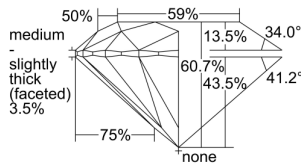

GIA®

FACSIMILE

GIA REPORT 3325381824

Verify this report at GIA.edu

GIA NATURAL DIAMOND DOSSIER®

March 27, 2019
GIA Report Number 3325381824
Shape and Cutting Style ..... Round Brilliant
Measurements ..... 4.86 - 4.89 x 2.96 mm

GRADING RESULTS

Carat Weight ..... 0.43 carat
Color Grade ..... F
Clarity Grade VS2
Cut Grade ..... Excellent

ADDITIONAL GRADING INFORMATION

Polish ..... Excellent
Symmetry ..... Excellent
Fluorescence ..... None
Clarity Characteristics ..... Cavity, Crystal
Inscription(s): GIA 3325381824

PROPORTIONS

Profile to actual proportions

GRADING SCALES

GIA COLOR SCALE	GIA CLARITY SCALE	GIA CUT SCALE	
D	FLAWLESS	EXCELLENT	
E	INTERNALLY FLAWLESS		
F		VVS₁	VERY GOOD
G	VVS₂		
H	VS₁	GOOD	
I	VS₂		
J	SI₁	FAIR	
K	SI₂		
L	I₁	POOR	
M	I₂		
N	I₃		
O			
P			
Q			
R			
S			
T			
U			
V			
W			
X			
Y			
Z