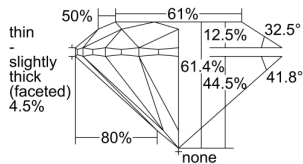

GIA®

FACSIMILE

GIA REPORT 3295995778

Verify this report at GIA.edu

GIA NATURAL DIAMOND DOSSIER®

July 28, 2018
GIA Report Number 3295995778
Shape and Cutting Style ..... Round Brilliant
Measurements ..... 4.71 - 4.74 x 2.90 mm

GRADING RESULTS

Carat Weight ..... 0.40 carat
Color Grade ..... H
Clarity Grade VS1
Cut Grade ..... Excellent

ADDITIONAL GRADING INFORMATION

Polish ..... Very Good
Symmetry ..... Excellent
Fluorescence ..... Faint
Clarity Characteristics..... Cloud, Crystal, Cavity, Pinpoint
Inscription(s): GIA 3295995778

PROPORTIONS

GRADING SCALES

GIA COLOR SCALE	GIA CLARITY SCALE	GIA CUT SCALE	
D	FLAWLESS	EXCELLENT	
E	INTERNALLY FLAWLESS		
F		VVS₁	VERY GOOD
G	VVS₂		
H	VS₁	GOOD	
I	VS₂		
J	SI₁	FAIR	
K	SI₂		
L	I₁	POOR	
M	I₂		
N	I₃		
O			
P			
Q			
R			
S			
T			
U			
V			
W			
X			
Y			
Z