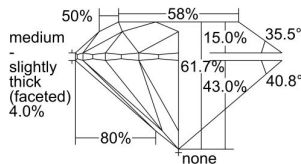

GIA®

FACSIMILE

GIA REPORT 3295374674

Verify this report at GIA.edu

GIA NATURAL DIAMOND DOSSIER®

June 11, 2018
GIA Report Number 3295374674
Shape and Cutting Style ..... Round Brilliant
Measurements ..... 4.28 - 4.31 x 2.65 mm

GRADING RESULTS

Carat Weight ..... 0.30 carat
Color Grade ..... G
Clarity Grade VS1
Cut Grade ..... Excellent

ADDITIONAL GRADING INFORMATION

Polish ..... Excellent
Symmetry ..... Excellent
Fluorescence ..... Faint
Clarity Characteristics ..... Crystal, Pinpoint
Inscription(s): GIA 3295374674

PROPORTIONS

Profile to actual proportions

GRADING SCALES

GIA COLOR SCALE	GIA CLARITY SCALE	GIA CUT SCALE	
D	FLAWLESS	EXCELLENT	
E	INTERNALLY FLAWLESS		
F		VVS₁	VERY GOOD
G	VVS₂		
H	VS₁	GOOD	
I	VS₂		
J	SI₁	FAIR	
K	SI₂		
L	I₁	POOR	
M			
N	I₂		
O			
P	I₃		
Q			
R			
S			
T			
U			
V			
W			
X			
Y			
Z