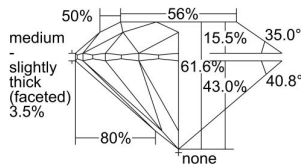

GIA®

FACSIMILE

GIA REPORT 3285278484

Verify this report at GIA.edu

GIA NATURAL DIAMOND DOSSIER®

February 27, 2018
GIA Report Number **3285278484**
Shape and Cutting Style ..... **Round Brilliant**
Measurements ..... **4.06 - 4.08 x 2.50 mm**

GRADING RESULTS

Carat Weight ..... **0.25 carat**
Color Grade ..... **E**
Clarity Grade **VVS2**
Cut Grade ..... **Excellent**

ADDITIONAL GRADING INFORMATION

Polish ..... **Excellent**
Symmetry ..... **Excellent**
Fluorescence ..... **None**
Clarity Characteristics ..... **Cloud, Needle, Pinpoint**
Inscription(s): **GIA 3285278484**

PROPORTIONS

Profile to actual proportions