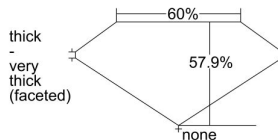

GIA®

FACSIMILE

GIA REPORT 3275363720

Verify this report at GIA.edu

GIA NATURAL DIAMOND DOSSIER®

December 05, 2017
GIA Report Number 3275363720
Shape and Cutting Style ..... Pear Brilliant
Measurements ..... 7.78 x 4.50 x 2.61 mm

GRADING RESULTS

Carat Weight ..... 0.56 carat
Color Grade ..... D
Clarity Grade SI1

ADDITIONAL GRADING INFORMATION

Polish ..... Excellent
Symmetry ..... Excellent
Fluorescence ..... Faint
Clarity Characteristics ..... Crystal
Inscription(s): GIA 3275363720

PROPORTIONS

Profile not to actual proportions

GRADING SCALES

GIA COLOR SCALE		GIA CLARITY SCALE			
COLORLESS	D	VERY VERY SLIGHTLY INCLUDED	FLAWLESS		
	E		INTERNALLY FLAWLESS		
	F	VERY SLIGHTLY INCLUDED	VVS₁		
	G		VVS₂		
	H		VS₁		
	NEAR COLORLESS	I	SLIGHTLY INCLUDED	VS₂	
		J		SI₁	
		FAINT	K	INCLUDED	SI₂
			L		I₁
			M		I₂
VERT LIGHT	N	LIGHT	I₃		
	O				
	P				
	Q				
	R				
	S