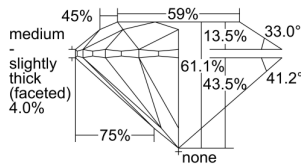

GIA®

FACSIMILE

GIA REPORT 2436185427

Verify this report at GIA.edu

GIA NATURAL DIAMOND DOSSIER®

April 25, 2022
GIA Report Number 2436185427
Shape and Cutting Style ..... Round Brilliant
Measurements ..... 6.02 - 6.05 x 3.69 mm

GRADING RESULTS

Carat Weight ..... 0.82 carat
Color Grade ..... F
Clarity Grade VS1
Cut Grade ..... Excellent

ADDITIONAL GRADING INFORMATION

Polish ..... Excellent
Symmetry ..... Excellent
Fluorescence ..... None
Clarity Characteristics..... Crystal, Cloud, Pinpoint, Needle
Inscription(s): GIA 2436185427

PROPORTIONS

Profile to actual proportions

GRADING SCALES

GIA COLOR SCALE	GIA CLARITY SCALE	GIA CUT SCALE	
D	FLAWLESS	EXCELLENT	
E	INTERNALLY FLAWLESS		
F		VVS₁	VERY GOOD
G	VVS₂		
H	VS₁	GOOD	
I	VS₂		
J	SI₁	FAIR	
K	SI₂		
L	I₁	POOR	
M	I₂		
N	I₃		
O			
P			
Q			
R			
S			
T			
U			
V			
W			
X			
Y			
Z