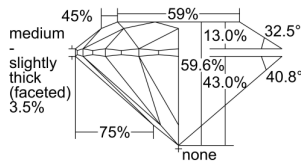

GIA®

FACSIMILE

GIA REPORT 2428744536

Verify this report at GIA.edu

GIA NATURAL DIAMOND DOSSIER®

March 21, 2022
GIA Report Number **2428744536**
Shape and Cutting Style ..... **Round Brilliant**
Measurements ..... **3.69 - 3.71 x 2.20 mm**

GRADING RESULTS

Carat Weight ..... **0.18 carat**
Color Grade ..... **E**
Clarity Grade **VVS1**
Cut Grade ..... **Excellent**

ADDITIONAL GRADING INFORMATION

Polish ..... **Excellent**
Symmetry ..... **Excellent**
Fluorescence ..... **None**
Clarity Characteristics ..... **Pinpoint**
Inscription(s): **GIA 2428744536**

PROPORTIONS

Profile to actual proportions

GRADING SCALES

GIA COLOR SCALE	GIA CLARITY SCALE	GIA CUT SCALE	
D	FLAWLESS	EXCELLENT	
E	INTERNALLY FLAWLESS		
F		VVS₁	VERY GOOD
G	VVS₂		
H	VS₁	GOOD	
I	VS₂		
J	SI₁	FAIR	
K	SI₂		
L	I₁	POOR	
M			
N			
O	I₂		
P			
Q			
R	I₃		
S			
T			
U			
V			
W			
X			
Y			
Z