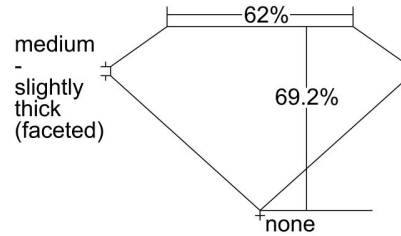

GIA NATURAL DIAMOND GRADING REPORT

April 01, 2021
 GIA Report Number 2377904892
 Shape and Cutting Style Square Emerald Cut
 Measurements 5.65 x 5.40 x 3.74 mm

GRADING RESULTS

Carat Weight 1.02 carat
 Color Grade H
 Clarity Grade VS2

ADDITIONAL GRADING INFORMATION

Polish Excellent
 Symmetry Very Good
 Fluorescence None
 Inscription(s): GIA 2377904892

Comments: Additional clouds are not shown. Pinpoints are not shown.

PROPORTIONS

Profile not to actual proportions

CLARITY CHARACTERISTICS

KEY TO SYMBOLS*

- Cloud
- Crystal
- Needle

* Red symbols denote internal characteristics (inclusions). Green or black symbols denote external characteristics (blemishes). Diagram is an approximate representation of the diamond, and symbols shown indicate type, position, and approximate size of clarity characteristics. All clarity characteristics may not be shown. Details of finish are not shown.