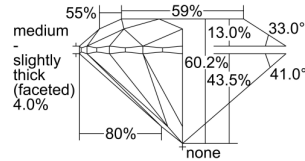

GIA®

FACSIMILE

GIA REPORT 2357924431

Verify this report at GIA.edu

GIA NATURAL DIAMOND DOSSIER®

September 07, 2020
GIA Report Number 2357924431
Shape and Cutting Style ..... Round Brilliant
Measurements ..... 4.33 - 4.36 x 2.62 mm

GRADING RESULTS

Carat Weight ..... 0.30 carat
Color Grade ..... D
Clarity Grade VS1
Cut Grade ..... Excellent

ADDITIONAL GRADING INFORMATION

Polish ..... Excellent
Symmetry ..... Excellent
Fluorescence ..... None
Clarity Characteristics ..... Feather
Inscription(s): GIA 2357924431

PROPORTIONS

Profile to actual proportions

GRADING SCALES

GIA COLOR SCALE	GIA CLARITY SCALE	GIA CUT SCALE	
D	FLAWLESS	EXCELLENT	
E	INTERNALLY FLAWLESS		
F		VVS₁	VERY GOOD
G	VVS₂		
H	VS₁	GOOD	
I	VS₂		
J	SI₁	FAIR	
K	SI₂		
L	I₁	POOR	
M	I₂		
N	I₃		
O			
P			
Q			
R			
S			
T			
U			
V			
W			
X			
Y			
Z