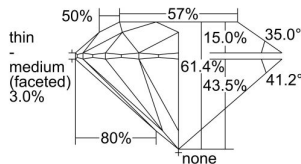

GIA®

FACSIMILE

GIA REPORT 2356924414

Verify this report at GIA.edu

GIA NATURAL DIAMOND DOSSIER®

September 07, 2020
GIA Report Number 2356924414
Shape and Cutting Style ..... Round Brilliant
Measurements ..... 4.78 - 4.79 x 2.94 mm

GRADING RESULTS

Carat Weight ..... 0.40 carat
Color Grade ..... D
Clarity Grade VVS1
Cut Grade ..... Excellent

ADDITIONAL GRADING INFORMATION

Polish ..... Excellent
Symmetry ..... Excellent
Fluorescence ..... None
Clarity Characteristics ..... Pinpoint
Inscription(s): GIA 2356924414

PROPORTIONS

Profile to actual proportions

GRADING SCALES

GIA COLOR SCALE	GIA CLARITY SCALE	GIA CUT SCALE	
COLOURLESS D	FLAWLESS	EXCELLENT	
E	INTERNALLY FLAWLESS		
F		VVS₁	VERY GOOD
G	VVS₂		
H	VS₁	GOOD	
I	VS₂		
J	SI₁	FAIR	
K	SI₂		
L	I₁	POOR	
M	I₂		
N	I₃		
O			
P			
Q			
R			
S			
T			
U			
V			
W			
X			
Y			
Z