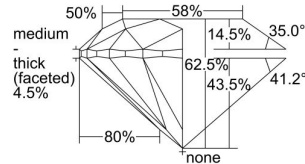

GIA®

FACSIMILE

GIA REPORT 2356924374

Verify this report at GIA.edu

GIA NATURAL DIAMOND DOSSIER®

September 07, 2020
GIA Report Number 2356924374
Shape and Cutting Style ..... Round Brilliant
Measurements ..... 4.70 - 4.72 x 2.94 mm

GRADING RESULTS

Carat Weight ..... 0.40 carat
Color Grade ..... F
Clarity Grade VS2
Cut Grade ..... Very Good

ADDITIONAL GRADING INFORMATION

Polish ..... Excellent
Symmetry ..... Very Good
Fluorescence ..... Strong Blue
Clarity Characteristics ..... Crystal
Inscription(s): GIA 2356924374

PROPORTIONS

Profile to actual proportions

GRADING SCALES

GIA COLOR SCALE	GIA CLARITY SCALE	GIA CUT SCALE	
D	FLAWLESS	EXCELLENT	
E	INTERNALLY FLAWLESS		
F		VVS₁	VERY GOOD
G	VVS₂		
H	VS₁	GOOD	
I	VS₂		
J	SI₁	FAIR	
K	SI₂		
L	I₁	POOR	
M			
N			
O	I₂		
P			
Q			
R	I₃		
S			
T			
U			
V			
W			
X			
Y			
Z