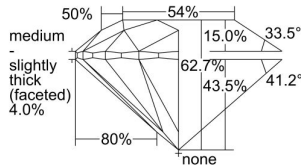

GIA®

FACSIMILE

GIA REPORT 2347900759

Verify this report at GIA.edu

GIA NATURAL DIAMOND DOSSIER®

February 11, 2020
GIA Report Number 2347900759
Shape and Cutting Style ..... Round Brilliant
Measurements ..... 5.07 - 5.09 x 3.18 mm

GRADING RESULTS

Carat Weight ..... 0.50 carat
Color Grade ..... J
Clarity Grade VS1
Cut Grade ..... Very Good

ADDITIONAL GRADING INFORMATION

Polish ..... Excellent
Symmetry ..... Good
Fluorescence ..... None
Clarity Characteristics ..... Cloud, Crystal, Pinpoint
Inscription(s): GIA 2347900759

PROPORTIONS

Profile to actual proportions