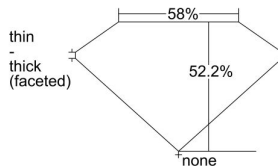

GIA®

FACSIMILE

GIA REPORT 2338267257

Verify this report at GIA.edu

GIA NATURAL DIAMOND DOSSIER®

July 15, 2019
GIA Report Number 2338267257
Shape and Cutting Style ..... Heart Brilliant
Measurements ..... 5.97 x 6.64 x 3.47 mm

GRADING RESULTS

Carat Weight ..... 0.75 carat
Color Grade ..... F
Clarity Grade SI1

ADDITIONAL GRADING INFORMATION

Polish ..... Good
Symmetry ..... Good
Fluorescence ..... Faint
Clarity Characteristics ..... Crystal, Feather
Inscription(s): GIA 2338267257

PROPORTIONS

Profile not to actual proportions

GRADING SCALES

GIA COLOR SCALE		GIA CLARITY SCALE			
COLORLESS	D	VERY VERY SLIGHTLY INCLUDED	FLAWLESS		
	E		INTERNALLY FLAWLESS		
	F	VERY SLIGHTLY INCLUDED	VVS₁		
	G		VVS₂		
	H		VS₁		
	NEAR COLORLESS	I	SLIGHTLY INCLUDED	VS₂	
		J		SI₁	
		FAINT	K	INCLUDED	SI₂
			L		I₁
			M		I₂
VERT LIGHT	N		INCLUDED	I₃	
	O				
	P				
	Q				
	LIGHT		R		
		S			
		T			
U					
V					
W					
X					
Y					
Z