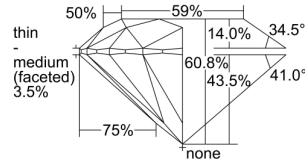

GIA®

FACSIMILE

GIA REPORT 2328181566

Verify this report at GIA.edu

GIA NATURAL DIAMOND DOSSIER®

March 08, 2019
GIA Report Number 2328181566
Shape and Cutting Style ..... Round Brilliant
Measurements ..... 5.14 - 5.15 x 3.13 mm

GRADING RESULTS

Carat Weight ..... 0.50 carat
Color Grade ..... E
Clarity Grade VS1
Cut Grade ..... Excellent

ADDITIONAL GRADING INFORMATION

Polish ..... Very Good
Symmetry ..... Excellent
Fluorescence ..... None
Clarity Characteristics ..... Cloud, Needle
Inscription(s): GIA 2328181566

PROPORTIONS

Profile to actual proportions

GRADING SCALES

GIA COLOR SCALE	GIA CLARITY SCALE	GIA CUT SCALE	
D	FLAWLESS	EXCELLENT	
E	INTERNALLY FLAWLESS		
F		VVS₁	VERY GOOD
G	VVS₂		
H	VS₁	GOOD	
I	VS₂		
J	SI₁	FAIR	
K	SI₂		
L	I₁	POOR	
M	I₂		
N	I₃		
O			
P			
Q			
R			
S			
T			
U			
V			
W			
X			
Y			
Z