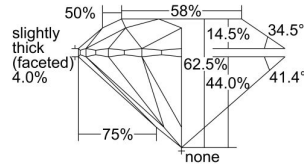

GIA®

FACSIMILE

GIA REPORT 2327889791

Verify this report at GIA.edu

GIA NATURAL DIAMOND DOSSIER®

May 27, 2019
GIA Report Number 2327889791
Shape and Cutting Style ..... Round Brilliant
Measurements ..... 4.49 - 4.51 x 2.81 mm

GRADING RESULTS

Carat Weight ..... 0.35 carat
Color Grade ..... D
Clarity Grade VS1
Cut Grade ..... Excellent

ADDITIONAL GRADING INFORMATION

Polish ..... Excellent
Symmetry ..... Excellent
Fluorescence ..... Faint
Clarity Characteristics..... Crystal, Cloud, Needle, Pinpoint
Inscription(s): GIA 2327889791

PROPORTIONS

Profile to actual proportions