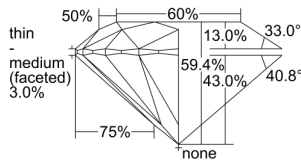

GIA®

FACSIMILE

GIA REPORT 2327758743

Verify this report at GIA.edu

GIA NATURAL DIAMOND DOSSIER®

May 08, 2019
GIA Report Number 2327758743
Shape and Cutting Style ..... Round Brilliant
Measurements ..... 3.99 - 4.02 x 2.38 mm

GRADING RESULTS

Carat Weight ..... 0.23 carat
Color Grade ..... D
Clarity Grade VS1
Cut Grade ..... Excellent

ADDITIONAL GRADING INFORMATION

Polish ..... Excellent
Symmetry ..... Excellent
Fluorescence ..... None
Clarity Characteristics ..... Cloud, Pinpoint
Inscription(s): GIA 2327758743

PROPORTIONS

Profile to actual proportions

GRADING SCALES

GIA COLOR SCALE	GIA CLARITY SCALE	GIA CUT SCALE	
D	FLAWLESS	EXCELLENT	
E	INTERNALLY FLAWLESS		
F		VVS₁	VERY GOOD
G	VVS₂		
H	VS₁	GOOD	
I	VS₂		
J	SI₁	FAIR	
K	SI₂		
L	I₁	POOR	
M	I₂		
N	I₃		
O			
P			
Q			
R			
S			
T			
U			
V			
W			
X			
Y			
Z