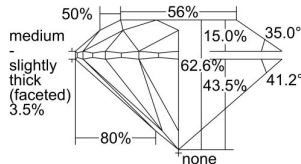

GIA®

FACSIMILE

GIA REPORT 2327258124

Verify this report at GIA.edu

GIA NATURAL DIAMOND DOSSIER®

March 18, 2019
GIA Report Number 2327258124
Shape and Cutting Style ..... Round Brilliant
Measurements ..... 4.68 - 4.73 x 2.94 mm

GRADING RESULTS

Carat Weight ..... 0.40 carat
Color Grade ..... E
Clarity Grade VS1
Cut Grade ..... Excellent

ADDITIONAL GRADING INFORMATION

Polish ..... Excellent
Symmetry ..... Very Good
Fluorescence ..... None
Clarity Characteristics ..... Feather, Cloud
Inscription(s): GIA 2327258124

PROPORTIONS

Profile to actual proportions

GRADING SCALES

GIA COLOR SCALE	GIA CLARITY SCALE	GIA CUT SCALE	
D	FLAWLESS	EXCELLENT	
E	INTERNALLY FLAWLESS		
F		VVS₁	VERY GOOD
G	VVS₂		
H	VS₁	GOOD	
I	VS₂		
J	SI₁	FAIR	
K	SI₂		
L	I₁	POOR	
M	I₂		
N	I₃		
O			
P			
Q			
R			
S			
T			
U			
V			
W			
X			
Y			
Z