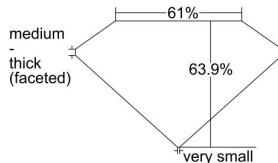

GIA®

FACSIMILE

GIA REPORT 2326813775

Verify this report at GIA.edu

GIA NATURAL DIAMOND DOSSIER®

May 16, 2019
GIA Report Number 2326813775
Shape and Cutting Style ..... Pear Brilliant
Measurements ..... 6.95 x 4.21 x 2.69 mm

GRADING RESULTS

Carat Weight ..... 0.50 carat
Color Grade ..... G
Clarity Grade VS1

ADDITIONAL GRADING INFORMATION

Polish ..... Excellent
Symmetry ..... Very Good
Fluorescence ..... Faint
Clarity Characteristics.....Crystal, Cloud, Pinpoint, Indented Natural
Inscription(s): GIA 2326813775

PROPORTIONS

Profile not to actual proportions

GRADING SCALES

GIA COLOR SCALE		GIA CLARITY SCALE			
COLORLESS	D	VERY VERY SLIGHTLY INCLUDED	FLAWLESS		
	E		INTERNALLY FLAWLESS		
	F	VERY SLIGHTLY INCLUDED	VS₁		
	G		VS₂		
	H		VS₁		
	NEAR COLORLESS	I	SLIGHTLY INCLUDED	VS₂	
		J		SI₁	
		FAINT	K	INCLUDED	SI₂
			L		I₁
			M		I₂
VERT LIGHT	N	LIGHT	I₃		
	O				
	P				
	Q				
	R