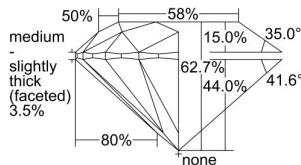

GIA®

FACSIMILE

GIA REPORT 2326755936

Verify this report at GIA.edu

GIA NATURAL DIAMOND DOSSIER®

May 09, 2019
GIA Report Number 2326755936
Shape and Cutting Style ..... Round Brilliant
Measurements ..... 4.79 - 4.83 x 3.02 mm

GRADING RESULTS

Carat Weight ..... 0.42 carat
Color Grade ..... H
Clarity Grade VS1
Cut Grade ..... Excellent

ADDITIONAL GRADING INFORMATION

Polish ..... Excellent
Symmetry ..... Excellent
Fluorescence ..... None
Clarity Characteristics..... Crystal, Pinpoint, Needle
Inscription(s): GIA 2326755936

PROPORTIONS

Profile to actual proportions

GRADING SCALES

GIA COLOR SCALE

COLORED	D
	E
	F
	G
	H
	I
	J
NEAR COLORLESS	K
	L
	M
	N
	O
	P
	Q
	R
	S
	T
	U
	V
	W
	X
	Y
	Z

GIA CLARITY SCALE

FLAWLESS	VERY VERY SLIGHTLY INCLUDED	VS₁	VS₂	VS₁	VS₂	SL₁	SL₂	I₁	I₂	I₃		
											FLAWLESS	INTERNALLY FLAWLESS

GIA CUT SCALE

EXCELLENT
VERY GOOD
GOOD
FAIR
POOR