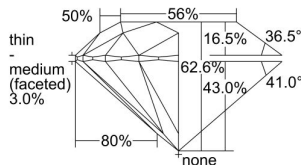

GIA®

FACSIMILE

GIA REPORT 2324250461

Verify this report at GIA.edu

GIA NATURAL DIAMOND DOSSIER®

March 13, 2019
GIA Report Number 2324250461
Shape and Cutting Style ..... Round Brilliant
Measurements ..... 6.15 - 6.19 x 3.86 mm

GRADING RESULTS

Carat Weight ..... 0.90 carat
Color Grade ..... G
Clarity Grade VS1
Cut Grade ..... Excellent

ADDITIONAL GRADING INFORMATION

Polish ..... Excellent
Symmetry ..... Excellent
Fluorescence ..... Faint
Clarity Characteristics..... Crystal, Cloud, Pinpoint
Inscription(s): GIA 2324250461

PROPORTIONS

GRADING SCALES

GIA COLOR SCALE	GIA CLARITY SCALE	GIA CUT SCALE
COLOURLESS	FLAWLESS	EXCELLENT
D	INTERNALLY FLAWLESS	
E	VVS₁	VERY GOOD
F		
G	VVS₂	
H	VS₁	GOOD
I		
J	VS₂	
K	SI₁	FAIR
L		
M	SI₂	
N	I₁	POOR
O		
P	I₂	
Q	I₃	
R		
S		
T		
U		
V		
W		
X		
Y		
Z