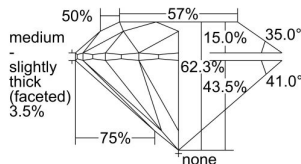

GIA®

FACSIMILE

GIA REPORT 2316239126

Verify this report at GIA.edu

GIA NATURAL DIAMOND DOSSIER®

November 22, 2018
GIA Report Number 2316239126
Shape and Cutting Style ..... Round Brilliant
Measurements ..... 5.10 - 5.13 x 3.19 mm

GRADING RESULTS

Carat Weight ..... 0.51 carat
Color Grade ..... G
Clarity Grade S11
Cut Grade ..... Excellent

ADDITIONAL GRADING INFORMATION

Polish ..... Excellent
Symmetry ..... Excellent
Fluorescence ..... Faint
Clarity Characteristics ..... Crystal, Cloud
Inscription(s): GIA 2316239126

PROPORTIONS

Profile to actual proportions

GRADING SCALES

GIA COLOR SCALE	GIA CLARITY SCALE	GIA CUT SCALE	
D	FLAWLESS	EXCELLENT	
E	INTERNALLY FLAWLESS		
F		VVS₁	VERY GOOD
G	VVS₂		
H	VS₁	GOOD	
I	VS₂		
J	S1₁	FAIR	
K	S1₂		
L	I₁	POOR	
M	I₂		
N	I₃		
O			
P			
Q			
R			
S			
T			
U			
V			
W			
X			
Y			
Z