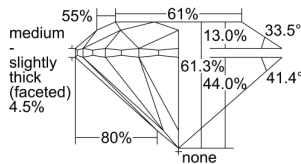

GIA®

FACSIMILE

GIA REPORT 2284306272

Verify this report at GIA.edu

GIA NATURAL DIAMOND DOSSIER®

March 01, 2018
GIA Report Number 2284306272
Shape and Cutting Style ..... Round Brilliant
Measurements ..... 5.06 - 5.12 x 3.12 mm

GRADING RESULTS

Carat Weight ..... 0.50 carat
Color Grade ..... H
Clarity Grade VVS1
Cut Grade ..... Excellent

ADDITIONAL GRADING INFORMATION

Polish ..... Excellent
Symmetry ..... Very Good
Fluorescence ..... None
Clarity Characteristics ..... Pinpoint
Inscription(s): GIA 2284306272

PROPORTIONS

Profile to actual proportions

GRADING SCALES

GIA COLOR SCALE	GIA CLARITY SCALE	GIA CUT SCALE	
D	FLAWLESS	EXCELLENT	
E	INTERNALLY FLAWLESS		
F		VVS₁	VERY GOOD
G	VVS₂		
H	VS₁	GOOD	
I	VS₂		
J	SI₁	FAIR	
K	SI₂		
L	I₁	POOR	
M	I₂		
N	I₃		
O			
P			
Q			
R			
S			
T			
U			
V			
W			
X			
Y			
Z