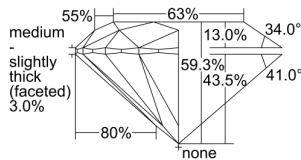

GIA®

FACSIMILE

GIA REPORT 2278416333

Verify this report at GIA.edu

GIA NATURAL DIAMOND DOSSIER®

November 14, 2017
GIA Report Number 2278416333
Shape and Cutting Style ..... Round Brilliant
Measurements ..... 5.74 - 5.78 x 3.41 mm

GRADING RESULTS

Carat Weight ..... 0.70 carat
Color Grade ..... G
Clarity Grade VS2
Cut Grade ..... Very Good

ADDITIONAL GRADING INFORMATION

Polish ..... Very Good
Symmetry ..... Excellent
Fluorescence ..... None
Clarity Characteristics ..... Crystal, Cloud
Inscription(s): GIA 2278416333

PROPORTIONS

Profile to actual proportions

GRADING SCALES

GIA COLOR SCALE	GIA CLARITY SCALE	GIA CUT SCALE	
D	FLAWLESS	EXCELLENT	
E	INTERNALLY FLAWLESS		
F		VVS₁	VERY GOOD
G	VVS₂		
H	VS₁	GOOD	
I	VS₂		
J	SI₁	FAIR	
K	SI₂		
L	I₁	POOR	
M			
N			
O	I₂		
P			
Q	I₃		
R			
S			
T			
U			
V			
W			
X			
Y			
Z