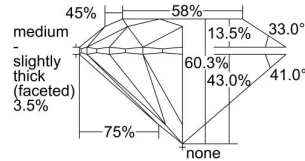

GIA®

FACSIMILE

GIA REPORT 2277808923

Verify this report at GIA.edu

GIA NATURAL DIAMOND DOSSIER®

January 09, 2018
GIA Report Number 2277808923
Shape and Cutting Style ..... Round Brilliant
Measurements ..... 3.66 - 3.68 x 2.21 mm

GRADING RESULTS

Carat Weight ..... 0.18 carat
Color Grade ..... E
Clarity Grade VS1
Cut Grade ..... Excellent

ADDITIONAL GRADING INFORMATION

Polish ..... Excellent
Symmetry ..... Excellent
Fluorescence ..... None
Clarity Characteristics..... Crystal, Cloud, Feather, Pinpoint
Inscription(s): GIA 2277808923

PROPORTIONS

Profile to actual proportions

GRADING SCALES

GIA COLOR SCALE	GIA CLARITY SCALE	GIA CUT SCALE	
D	FLAWLESS	EXCELLENT	
E	INTERNALLY FLAWLESS		
F		VVS₁	VERY GOOD
G	VVS₂		
H	VS₁	GOOD	
I	VS₂		
J	SI₁	FAIR	
K	SI₂		
L	I₁	POOR	
M	I₂		
N	I₃		
O			
P			
Q			
R			
S			
T			
U			
V			
W			
X			
Y			
Z