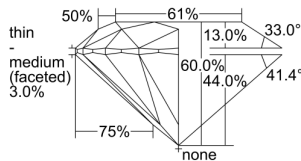

GIA®

FACSIMILE

GIA REPORT 2266328155

Verify this report at gia.edu

GIA DIAMOND DOSSIER®

July 07, 2017
GIA Report Number 2266328155
Shape and Cutting Style ..... Round Brilliant
Measurements ..... 4.58 - 4.61 x 2.76 mm

GRADING RESULTS

Carat Weight ..... 0.35 carat
Color Grade ..... G
Clarity Grade VVS1
Cut Grade ..... Excellent

ADDITIONAL GRADING INFORMATION

Polish ..... Excellent
Symmetry ..... Excellent
Fluorescence ..... None
Clarity Characteristics ..... Pinpoint, Feather
Inscription(s): GIA 2266328155

PROPORTIONS

Profile to actual proportions