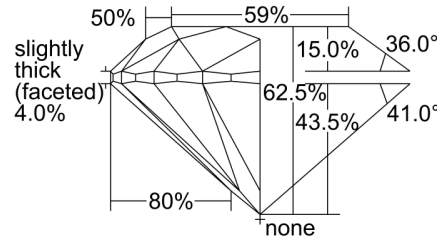

GIA DIAMOND GRADING REPORT

January 29, 2018
GIA Report Number 2256527776
Shape and Cutting Style ..... Round Brilliant
Measurements ..... 10.45 - 10.51 x 6.55 mm

GRADING RESULTS

Carat Weight ..... 4.51 carat
Color Grade ..... H
Clarity Grade VS1
Cut Grade ..... Excellent

ADDITIONAL GRADING INFORMATION

Polish ..... Excellent
Symmetry ..... Excellent
Fluorescence ..... None
Inscription(s): GIA 2256527776

Comments: Additional clouds are not shown. Pinpoints are not shown.

PROPORTIONS

Profile to actual proportions