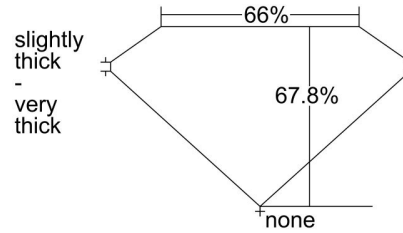

PROPORTIONS

Profile not to actual proportions