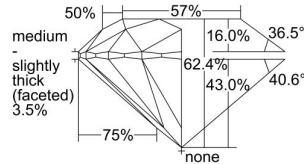

GIA®

FACSIMILE

GIA REPORT 2215132670

Verify this report at GIA.edu

GIA NATURAL DIAMOND DOSSIER®

September 12, 2020
GIA Report Number 2215132670
Shape and Cutting Style ..... Round Brilliant
Measurements ..... 5.64 - 5.67 x 3.53 mm

GRADING RESULTS

Carat Weight ..... 0.70 carat
Color Grade ..... G
Clarity Grade VVS1
Cut Grade ..... Excellent

ADDITIONAL GRADING INFORMATION

Polish ..... Excellent
Symmetry ..... Excellent
Fluorescence ..... Faint
Clarity Characteristics ..... Pinpoint
Inscription(s): GIA 2215132670

PROPORTIONS

Profile to actual proportions

GRADING SCALES

GIA COLOR SCALE	GIA CLARITY SCALE	GIA CUT SCALE	
D	FLAWLESS	EXCELLENT	
E	INTERNALLY FLAWLESS		
F		VVS₁	VERY GOOD
G	VVS₂		
H	VS₁	GOOD	
I	VS₂		
J	SI₁	FAIR	
K	SI₂		
L	I₁	POOR	
M			
N			
O	I₂		
P			
Q			
R	I₃		
S			
T			
U			
V			
W			
X			
Y			
Z