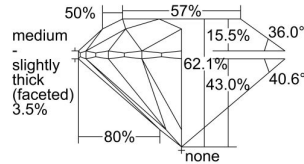

GIA®

FACSIMILE

GIA REPORT 2205819032

Verify this report at GIA.edu

GIA NATURAL DIAMOND DOSSIER®

January 06, 2020
GIA Report Number 2205819032
Shape and Cutting Style ..... Round Brilliant
Measurements ..... 5.41 - 5.43 x 3.36 mm

GRADING RESULTS

Carat Weight ..... 0.61 carat
Color Grade ..... G
Clarity Grade VVS2
Cut Grade ..... Excellent

ADDITIONAL GRADING INFORMATION

Polish ..... Excellent
Symmetry ..... Excellent
Fluorescence ..... None
Clarity Characteristics ..... Cloud
Inscription(s): GIA 2205819032

PROPORTIONS

Profile to actual proportions

GRADING SCALES

GIA COLOR SCALE	GIA CLARITY SCALE	GIA CUT SCALE	
D	FLAWLESS	EXCELLENT	
E	INTERNALLY FLAWLESS		
F		VVS₁	VERY GOOD
G	VVS₂		
H	VS₁	GOOD	
I	VS₂		
J	SI₁	FAIR	
K	SI₂		
L	I₁	POOR	
M	I₂		
N	I₃		
O			
P			
Q			
R			
S			
T			
U			
V			
W			
X			
Y			
Z