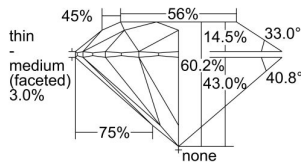

GIA®

FACSIMILE

GIA REPORT 2203862254

Verify this report at GIA.edu

GIA NATURAL DIAMOND DOSSIER®

January 22, 2020
GIA Report Number 2203862254
Shape and Cutting Style ..... Round Brilliant
Measurements ..... 4.78 - 4.81 x 2.89 mm

GRADING RESULTS

Carat Weight ..... 0.40 carat
Color Grade ..... F
Clarity Grade VVS2
Cut Grade ..... Excellent

ADDITIONAL GRADING INFORMATION

Polish ..... Excellent
Symmetry ..... Excellent
Fluorescence ..... Faint
Clarity Characteristics ..... Pinpoint, Cloud
Inscription(s): GIA 2203862254

PROPORTIONS

Profile to actual proportions