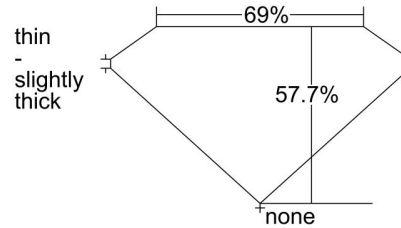

**GIA DIAMOND GRADING REPORT**

 January 15, 2018  
 GIA Report Number ..... 2183926836  
 Shape and Cutting Style ..... Square Emerald Cut  
 Measurements ..... 15.49 x 15.34 x 8.85 mm

**GRADING RESULTS**

 Carat Weight ..... 16.06 carat  
 Color Grade ..... G  
 Clarity Grade ..... VVS2

**ADDITIONAL GRADING INFORMATION**

 Polish ..... Very Good  
 Symmetry ..... Very Good  
 Fluorescence ..... None

**PROPORTIONS**

Profile not to actual proportions

**CLARITY CHARACTERISTICS**

**KEY TO SYMBOLS\***

-  Cloud
-  Bruise
-  Feather

\* Red symbols denote internal characteristics (inclusions). Green or black symbols denote external characteristics (blemishes). Diagram is an approximate representation of the diamond, and symbols shown indicate type, position, and approximate size of clarity characteristics. All clarity characteristics may not be shown. Details of finish are not shown.